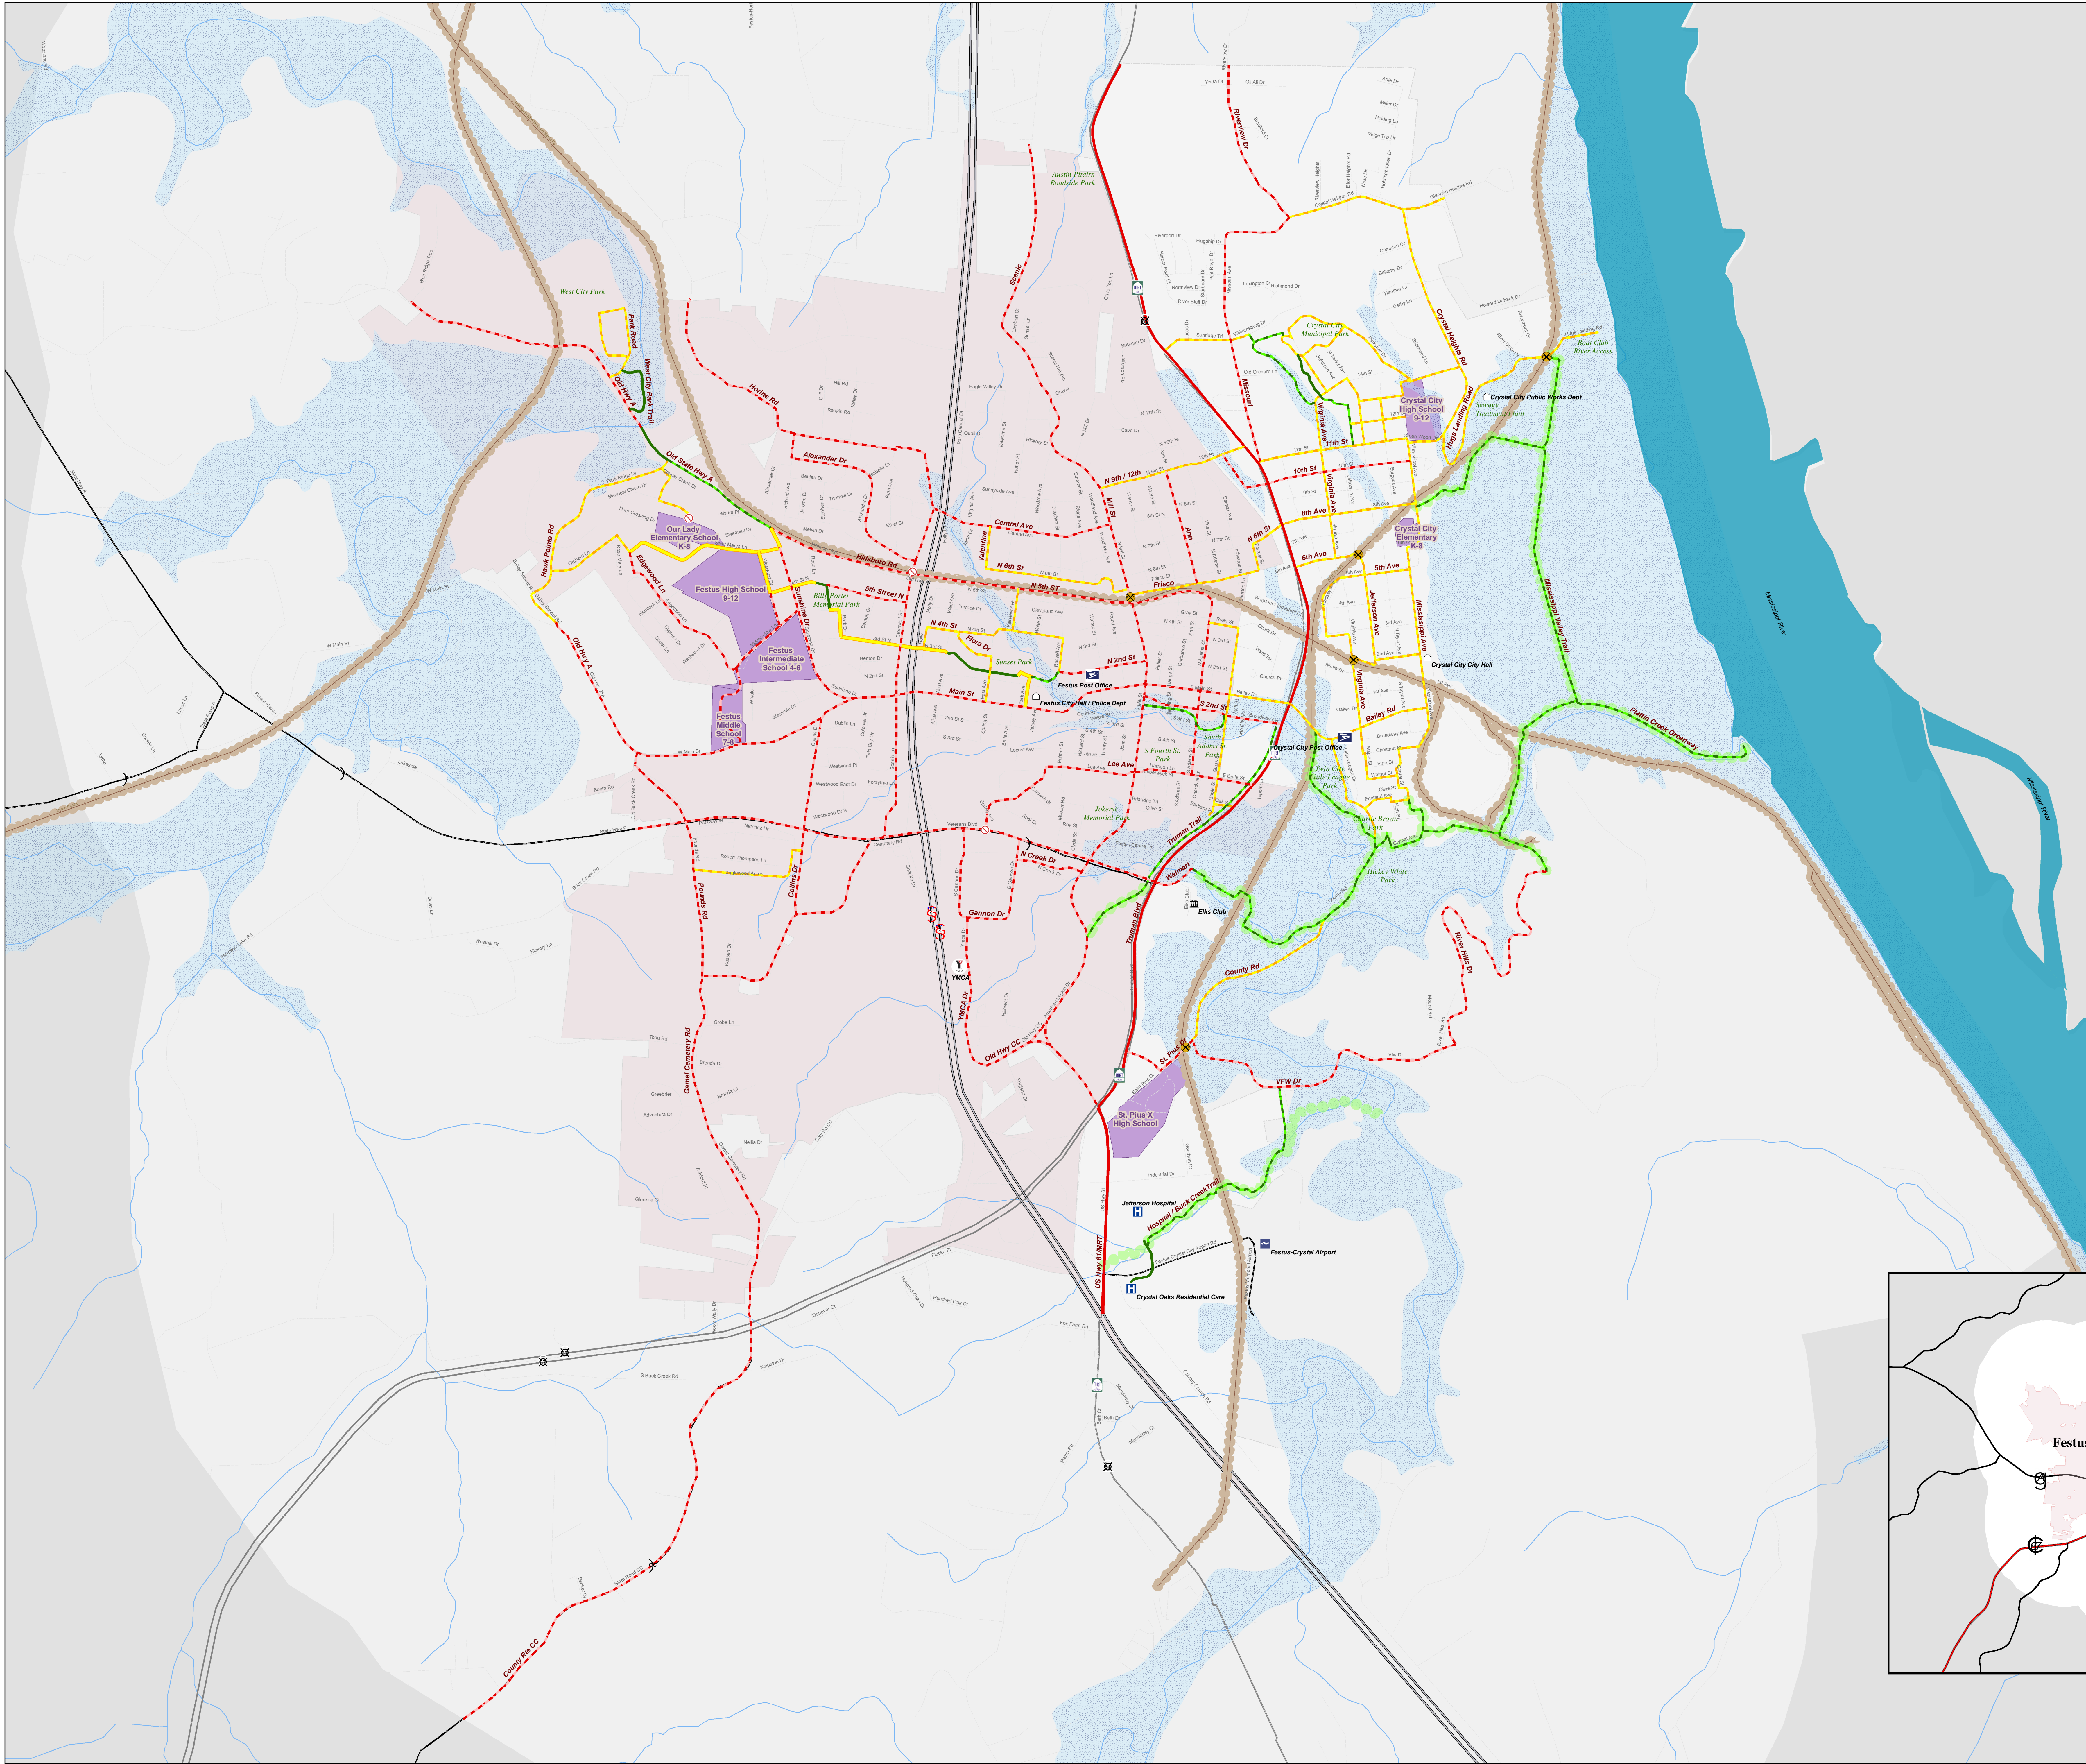

Festus - Crystal City Bikeable Walkable Communities Project

June 12, 2007

Legend

Destinations

TYPE

- YMCA
- Municipal Building
- Post Office
- Civic
- Airport
- Hospital
- Commercial
- No Crossing
- RR Crossing
- Mississippi River Trail
- Accommodation, Existing /In-progress
- Accommodation, Planned
- Bike Route, Existing /In-progress
- Bike Route, Planned
- Trail, Existing /In-progress
- Trail, Planned
- Greenways
- Existing Railroad
- Potential Rail with Trail or Rail/Trail
- Waterways
- Parks
- Schools
- Floodplain
- Crystal City
- Festus